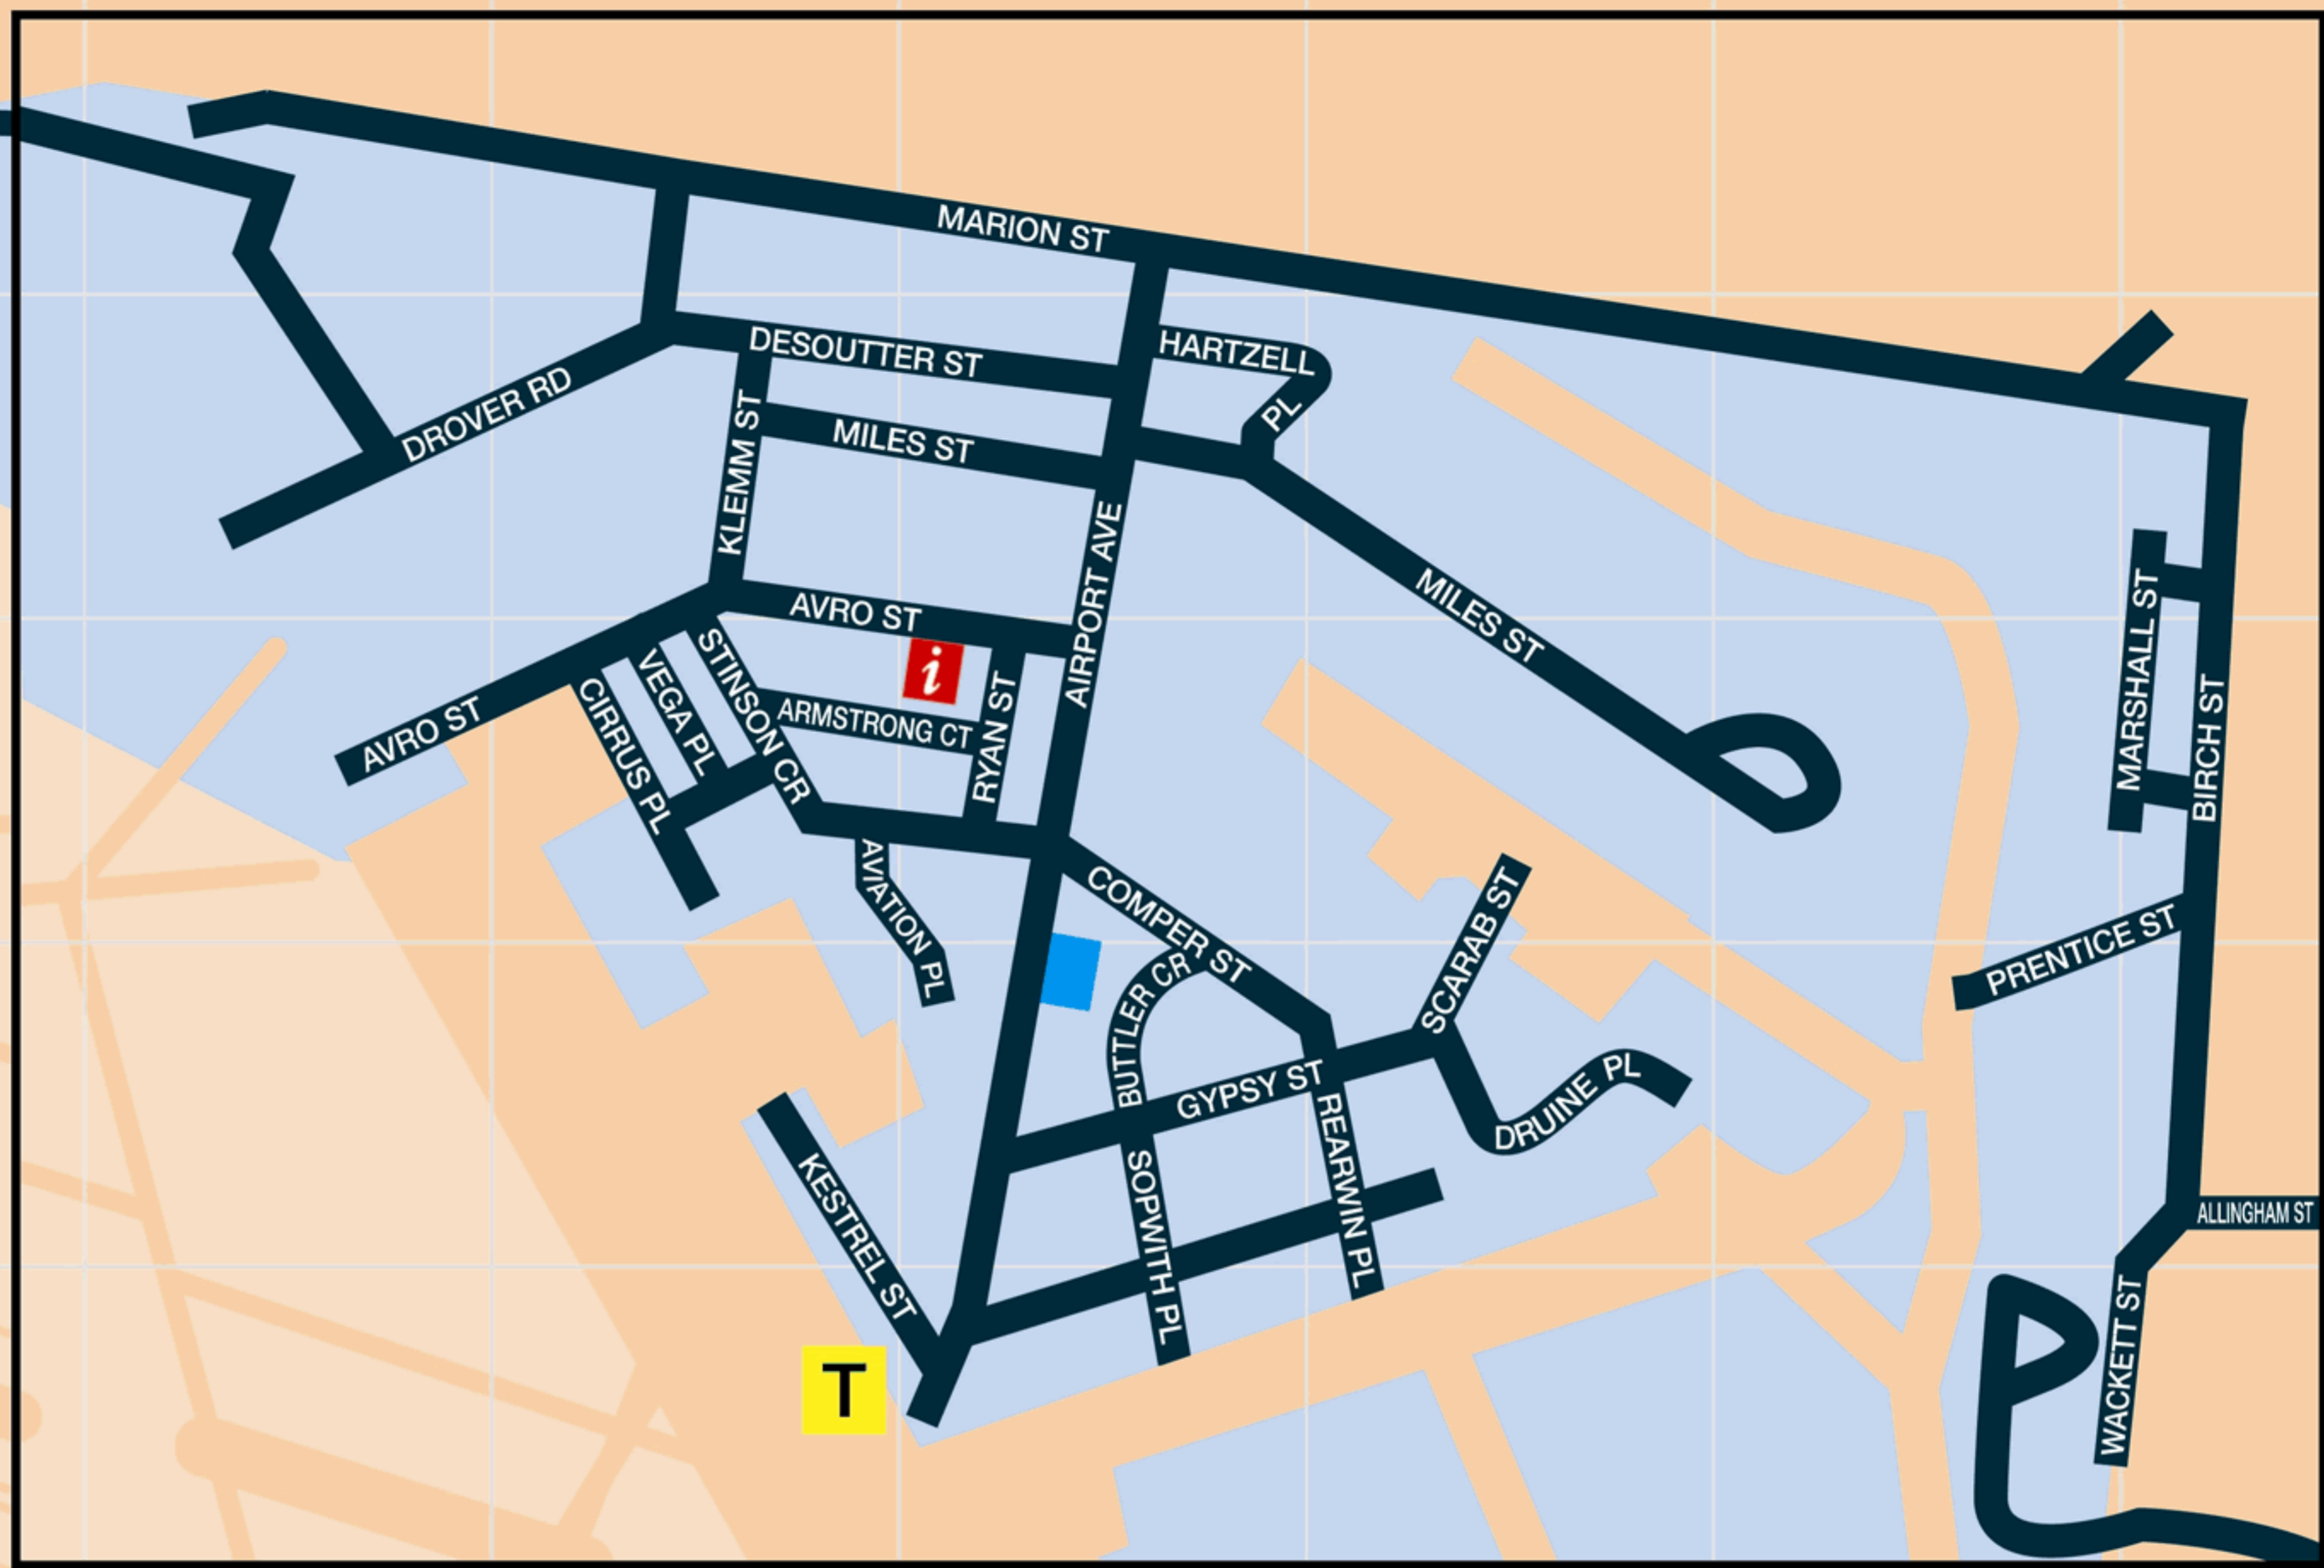

A B C D E F G H I J

**1
2
3
4
5
6
7
8
9**

AIRPORT AVE	G3	MURRAY JONE DR	E7	Northern Business Park
ALLINGHAM ST	J4	NANCY ELLIS LEEBOLD DR	J8	Retail Centre
ARMSTRONG CT	F3			Boeing (Hawker de Havilland)
AVIATION PL	F3	PRENTICE ST	I4	Cafe
AVRO ST	E3	RABAUL RD	B2	Australian Aviation Museum
BUTLER CR	G4	REARWIN PL	H5	Airport Management Office Information
CIRRUS PL	F3	RYAN ST	G3	Aviation
COMPER ST	G4	SCARAB ST	H4	Control Tower
DESOUTTER ST	F2	SOPWITH PL	G5	Terminal
DROVER RD	E2	STARKEY DR	C7	
GIPSY ST	G4	STINSON CR	F3	
HARTZELL PL	G2	TOWER RD	B3/B4	
KESTREL PL	F4	VEGA ST	F3	
KLEMM ST	F2	HENRY LAWSON DR	A4	
LINK RD	C1	MILPERRA RD	C7	
MARSHALL ST	J3	MARION ST	H2	
MILES ST	F2	WACKETT ST	J5	